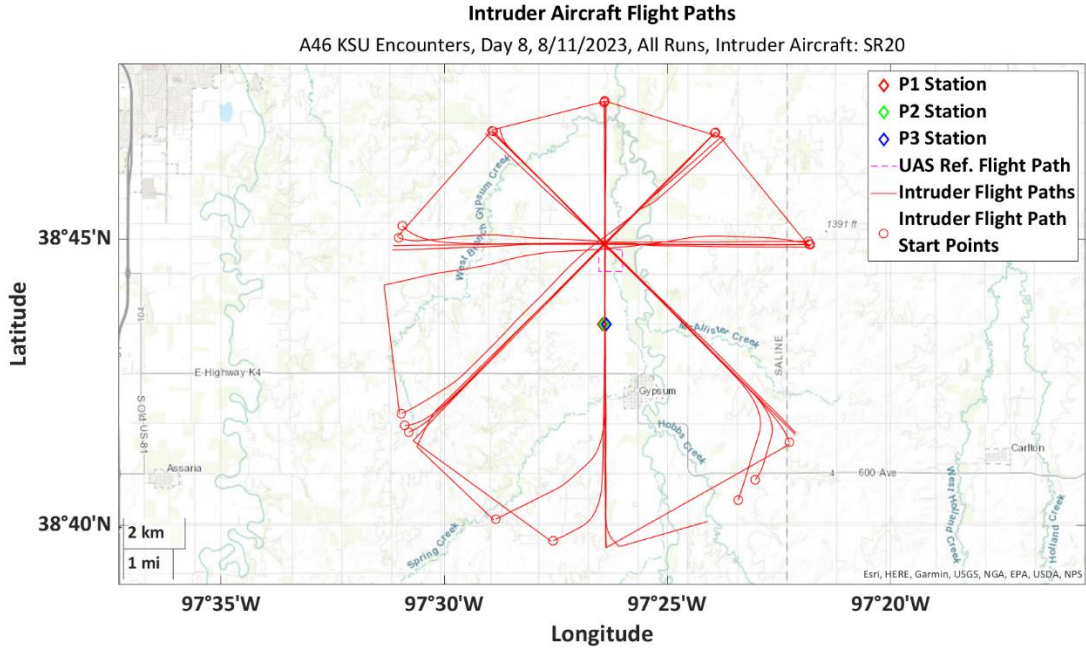

APPENDIX J: KSU AIRCRAFT FLIGHT PATHS

This appendix provides the complete set of intruder flight paths plotted on a map for the eight KSU test days.

Figure 1. Day 1: November 1, 2022.

Figure 2. Day 2: November 10, 2022.

Figure 3. Day 3: March 28, 2023.

Figure 4. Day 4: April 10, 2023.

Figure 5. Day 5: July 10, 2023.

Figure 6. Day 6: July 20, 2023.

Figure 7. Day 7: July 31, 2023.

Figure 8. Day 8: August 11, 2023.