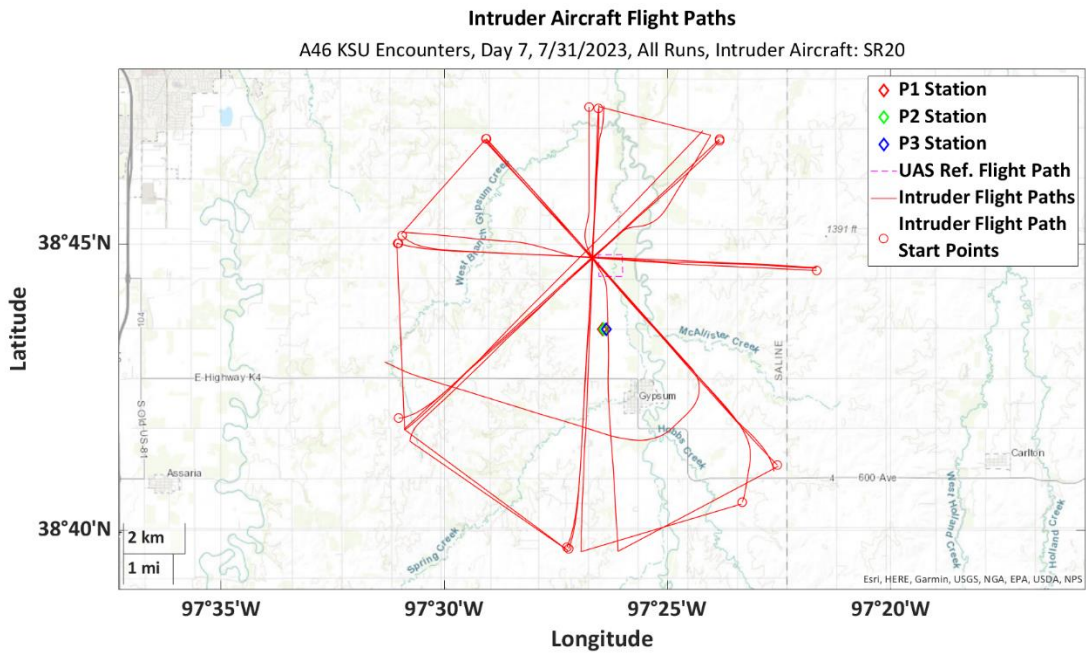

APPENDIX J: KSU AIRCRAFT FLIGHT PATHS

This appendix provides the complete set of intruder flight paths plotted on a map for the eight KSU test days.

Figure 1. Day 1: November 1, 2022.

Figure 2. Day 2: November 10, 2022.

Figure 3. Day 3: March 28, 2023.

Figure 4. Day 4: April 10, 2023.

Figure 5. Day 5: July 10, 2023.

Figure 6. Day 6: July 20, 2023.

Figure 7. Day 7: July 31, 2023.

Figure 8. Day 8: August 11, 2023.