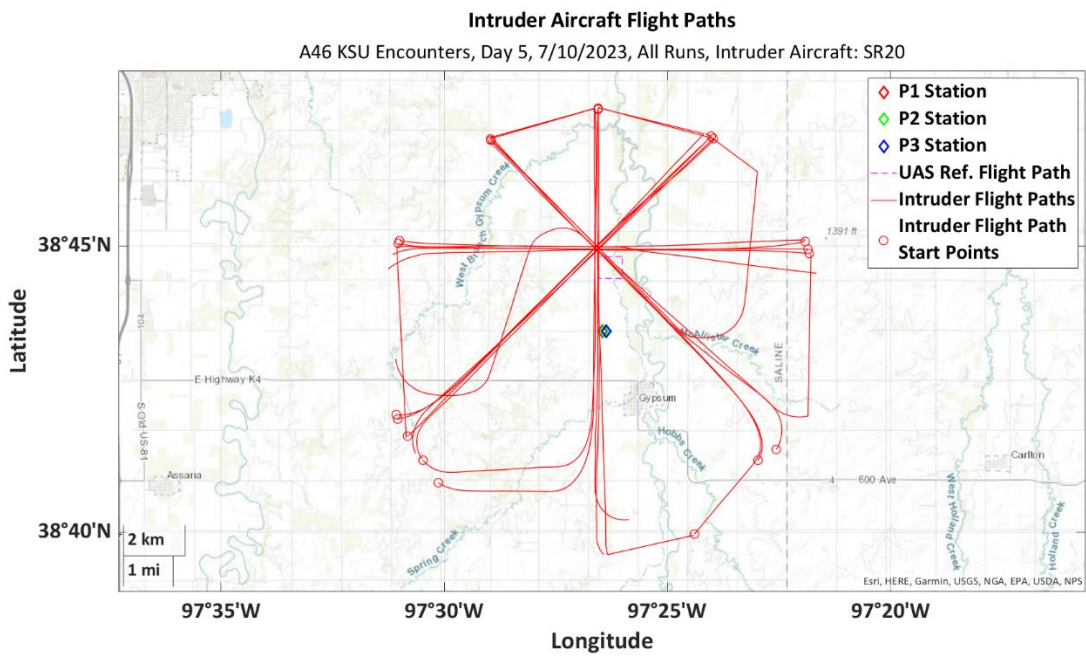

APPENDIX J: KSU AIRCRAFT FLIGHT PATHS

This appendix provides the complete set of intruder flight paths plotted on a map for the eight KSU test days.

Figure 1. Day 1: November 1, 2022.

Figure 2. Day 2: November 10, 2022.

Figure 3. Day 3: March 28, 2023.

Figure 4. Day 4: April 10, 2023.

Figure 5. Day 5: July 10, 2023.

Figure 6. Day 6: July 20, 2023.

Figure 7. Day 7: July 31, 2023.

Figure 8. Day 8: August 11, 2023.