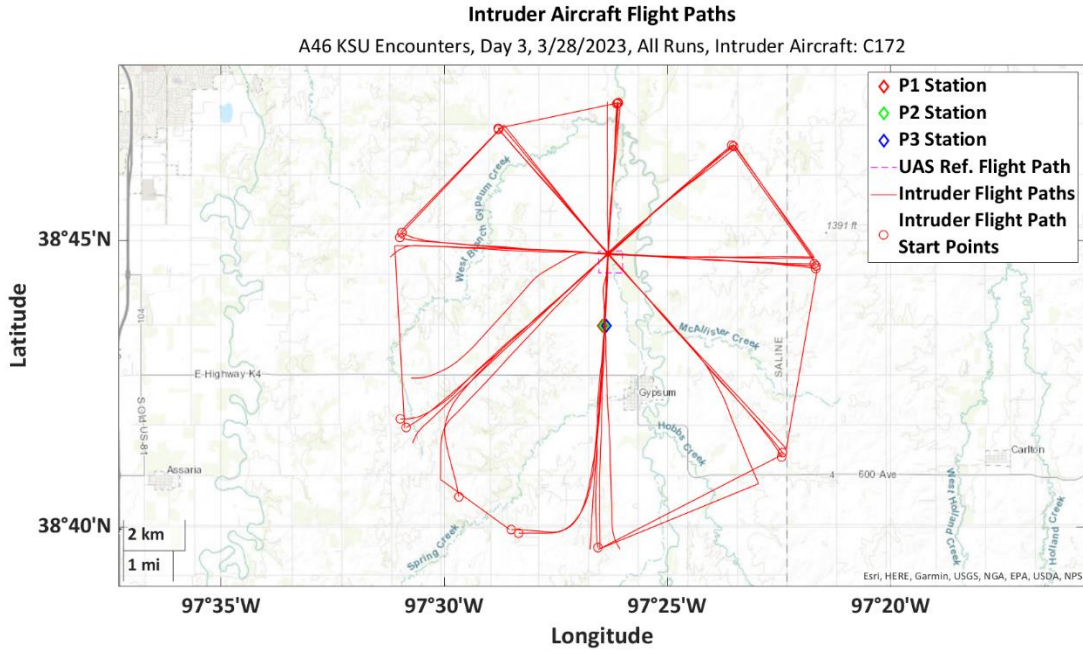

APPENDIX J: KSU AIRCRAFT FLIGHT PATHS

This appendix provides the complete set of intruder flight paths plotted on a map for the eight KSU test days.

Figure 1. Day 1: November 1, 2022.

Figure 2. Day 2: November 10, 2022.

Figure 3. Day 3: March 28, 2023.

Figure 4. Day 4: April 10, 2023.

Figure 5. Day 5: July 10, 2023.

Figure 6. Day 6: July 20, 2023.

Figure 7. Day 7: July 31, 2023.

Figure 8. Day 8: August 11, 2023.