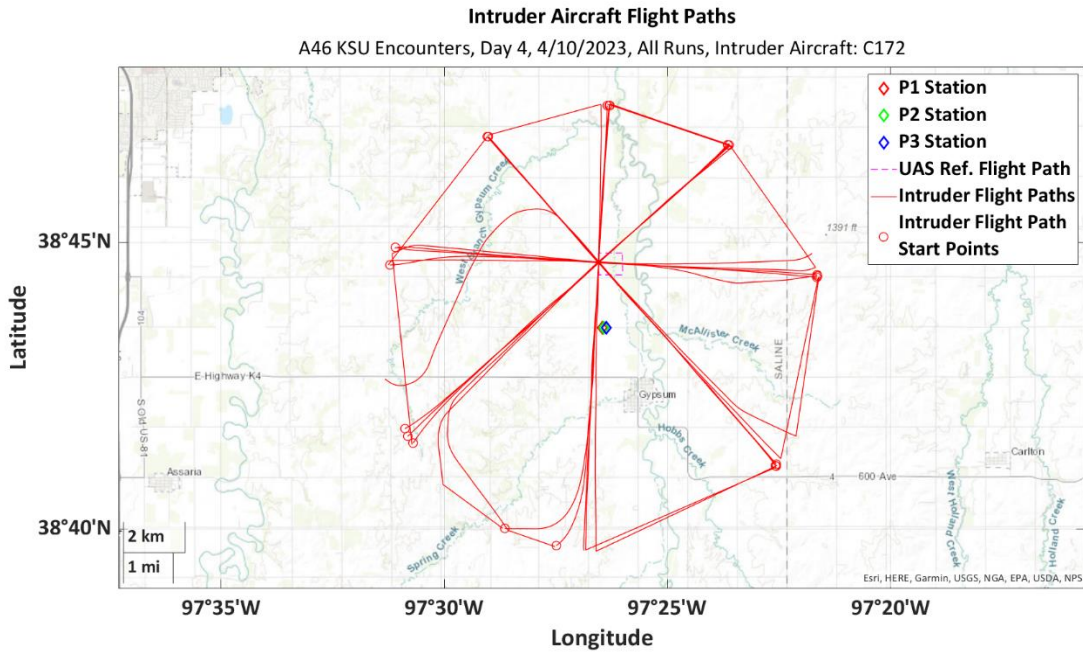

APPENDIX J: KSU AIRCRAFT FLIGHT PATHS

This appendix provides the complete set of intruder flight paths plotted on a map for the eight KSU test days.

Figure 1. Day 1: November 1, 2022.

Figure 2. Day 2: November 10, 2022.

Figure 3. Day 3: March 28, 2023.

Figure 4. Day 4: April 10, 2023.

Figure 5. Day 5: July 10, 2023.

Figure 6. Day 6: July 20, 2023.

Figure 7. Day 7: July 31, 2023.

Figure 8. Day 8: August 11, 2023.