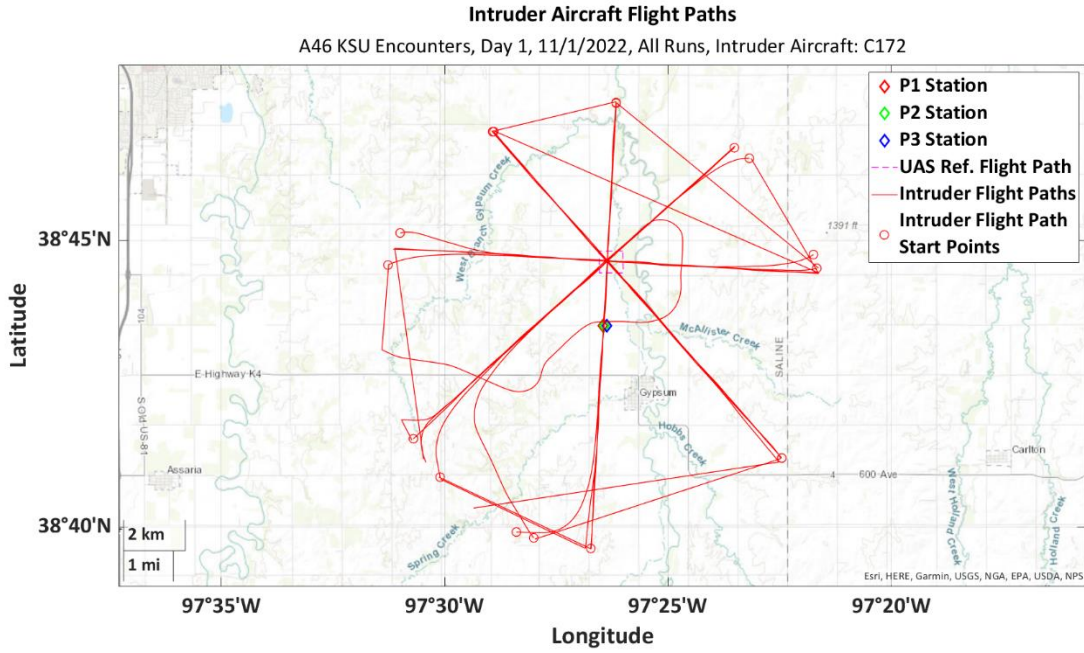

APPENDIX J: KSU AIRCRAFT FLIGHT PATHS

This appendix provides the complete set of intruder flight paths plotted on a map for the eight KSU test days.

Figure 1. Day 1: November 1, 2022.

Figure 2. Day 2: November 10, 2022.

Figure 3. Day 3: March 28, 2023.

Figure 4. Day 4: April 10, 2023.

Figure 5. Day 5: July 10, 2023.

Figure 6. Day 6: July 20, 2023.

Figure 7. Day 7: July 31, 2023.

Figure 8. Day 8: August 11, 2023.