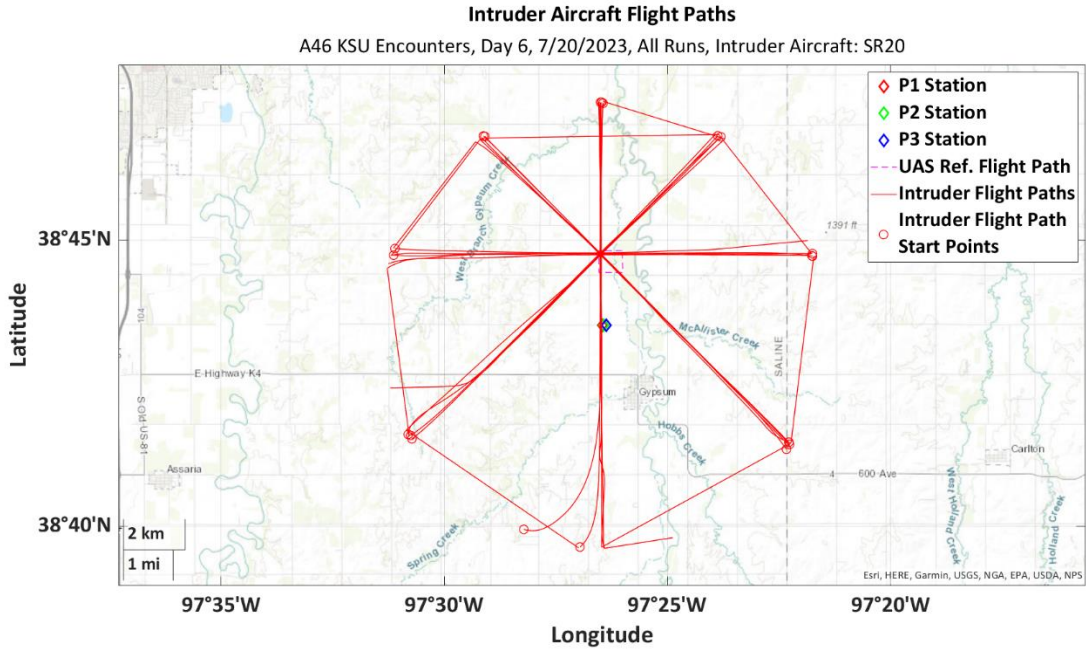

APPENDIX J: KSU AIRCRAFT FLIGHT PATHS

This appendix provides the complete set of intruder flight paths plotted on a map for the eight KSU test days.

Figure 1. Day 1: November 1, 2022.

Figure 2. Day 2: November 10, 2022.

Figure 3. Day 3: March 28, 2023.

Figure 4. Day 4: April 10, 2023.

Figure 5. Day 5: July 10, 2023.

Figure 6. Day 6: July 20, 2023.

Figure 7. Day 7: July 31, 2023.

Figure 8. Day 8: August 11, 2023.