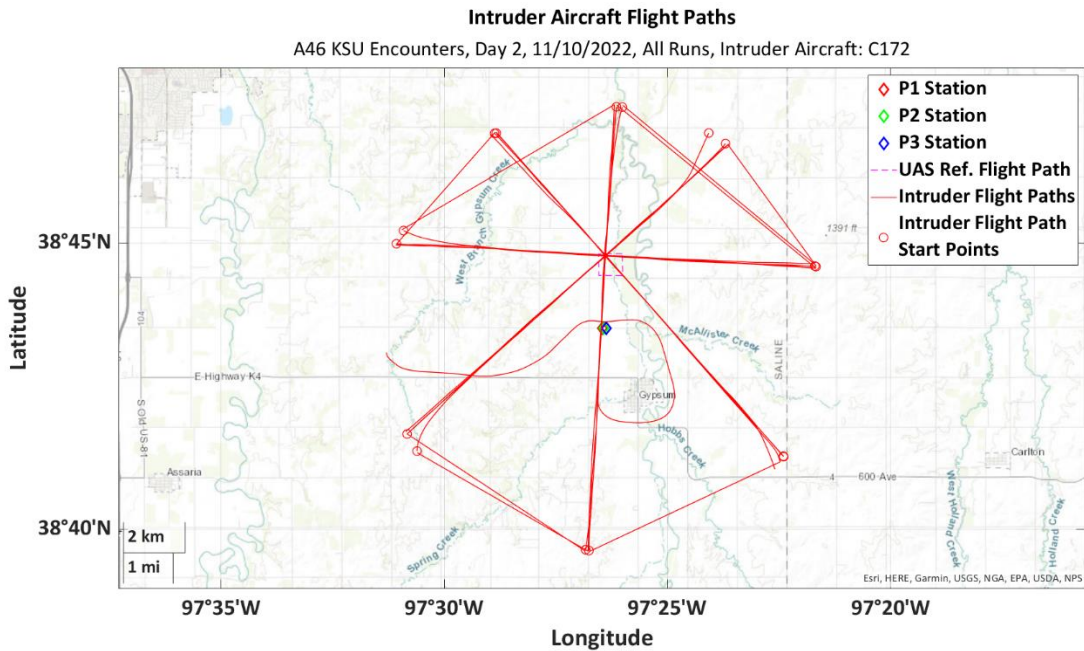

APPENDIX J: KSU AIRCRAFT FLIGHT PATHS

This appendix provides the complete set of intruder flight paths plotted on a map for the eight KSU test days.

Figure 1. Day 1: November 1, 2022.

Figure 2. Day 2: November 10, 2022.

Figure 3. Day 3: March 28, 2023.

Figure 4. Day 4: April 10, 2023.

Figure 5. Day 5: July 10, 2023.

Figure 6. Day 6: July 20, 2023.

Figure 7. Day 7: July 31, 2023.

Figure 8. Day 8: August 11, 2023.